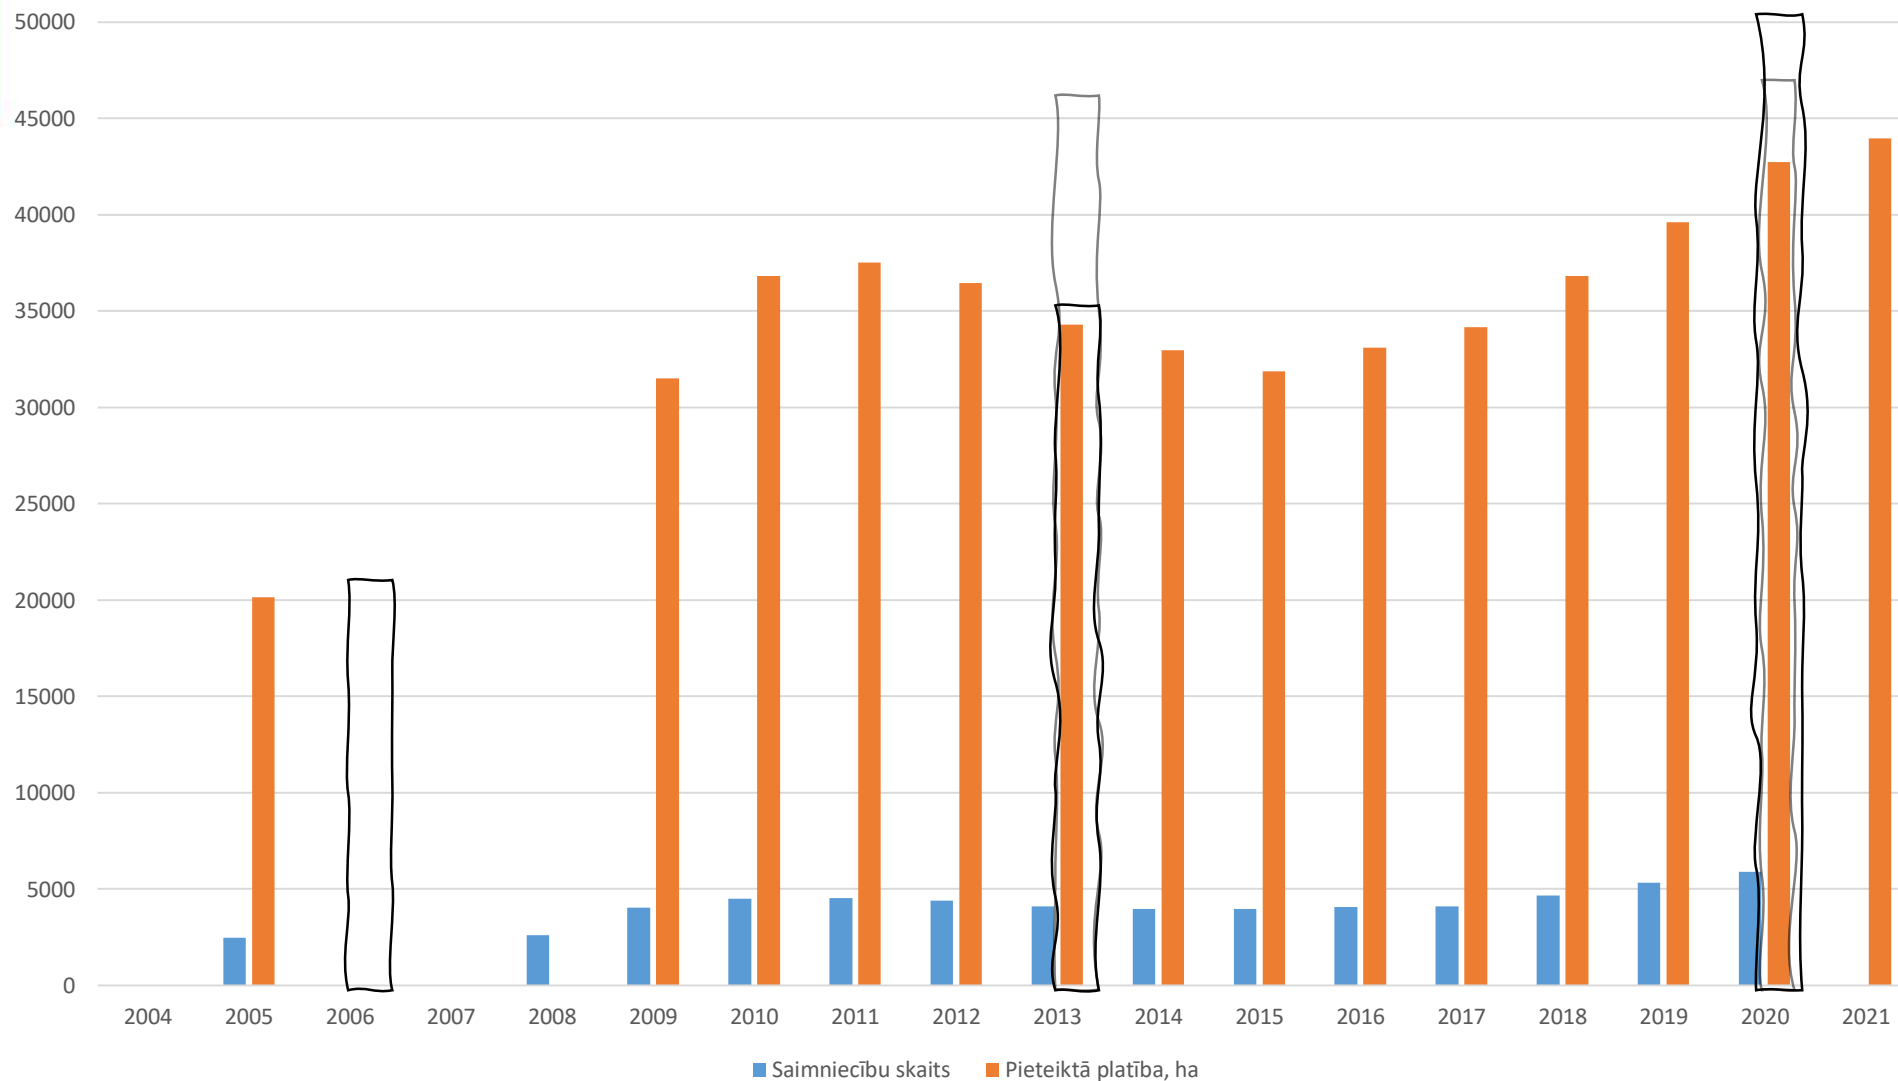

BDUZ atbalstam pieteiktās platības (ha) un saimniecību skaits