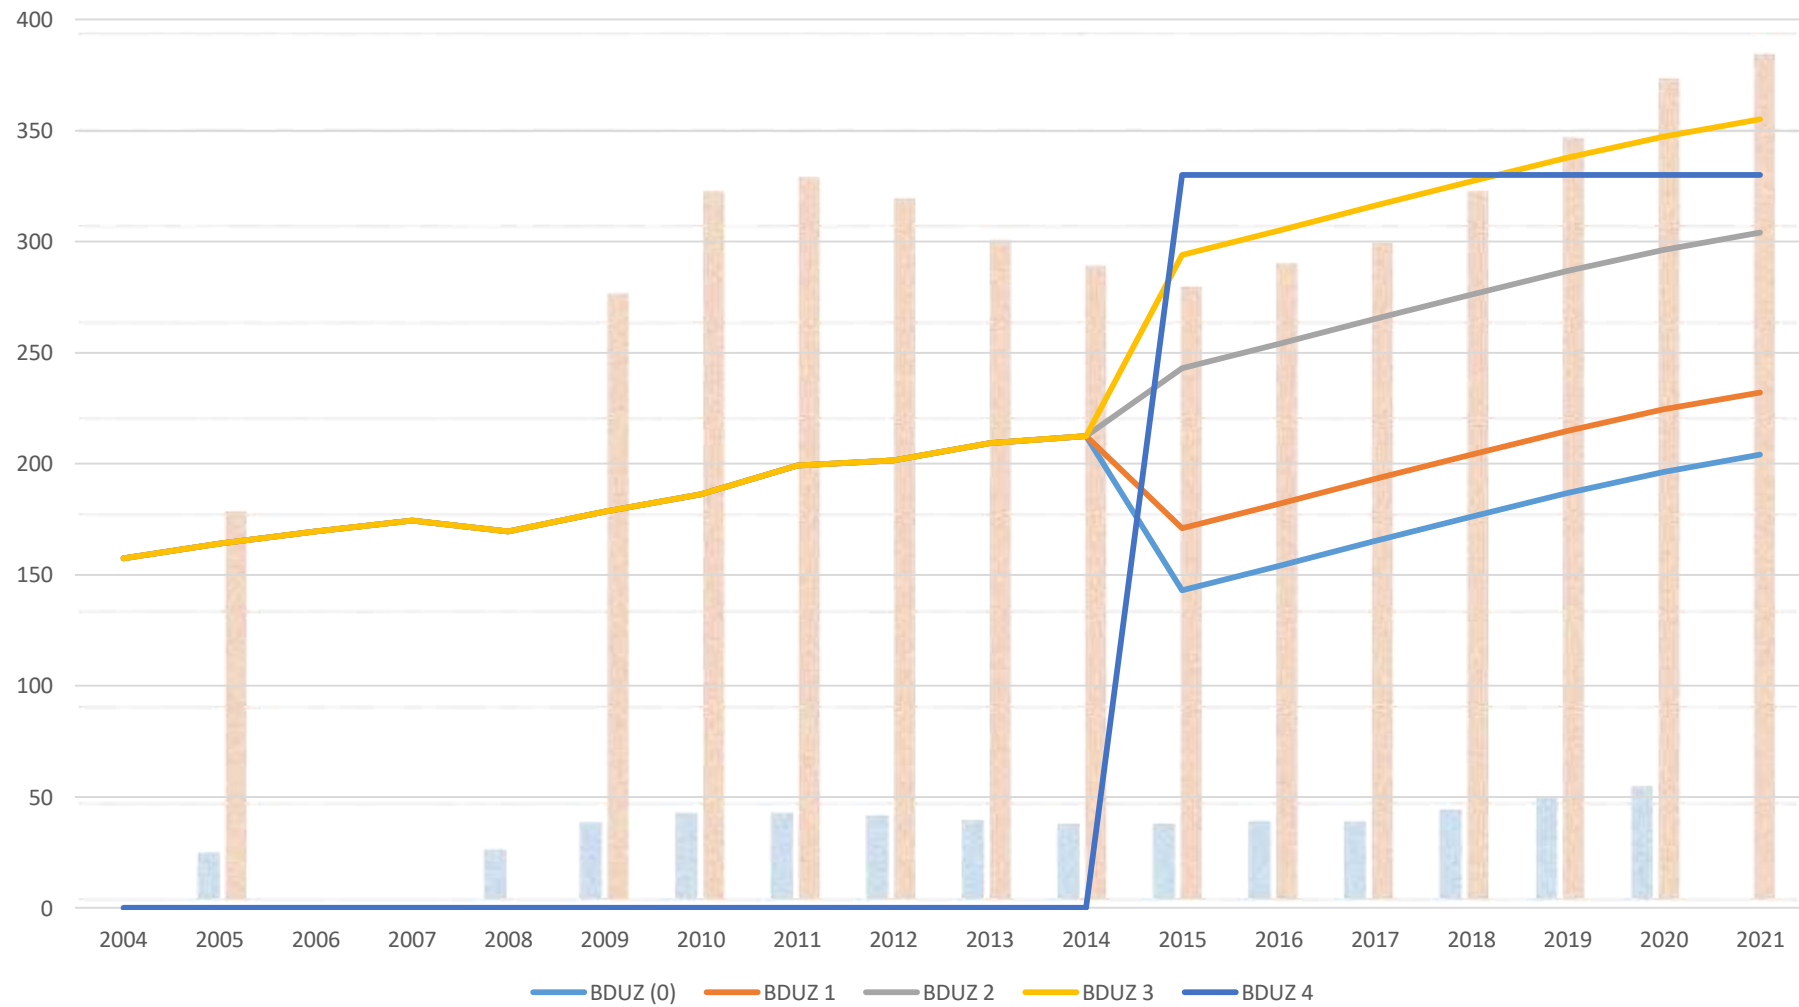

BDUZ un VPM (t.sk. "zaļināšanas") atbalsta kopsumma no 2004. līdz 2021. gadam, EUR/ha